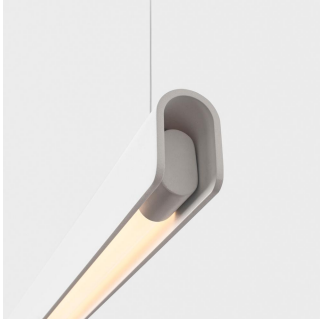

**PL3085**

**65W LED Pendant Light**

**Description**

U shape design  
No dark area  
IP21

**Finish**

Black/White

**Material**

Aluminium

**TECHNICAL CHARACTERISTICS**

**Light source**

Light source: SMD2835  
Output (W): 65W  
Total power consumption (W): 65W  
Color temperature: 2700K/3000K/4000K  
CRI: 80/90  
Photobiological risk: RG1  
Real Lumen: 3000lm  
Life Time: 50.000h L80B20  
MacAdam steps: 3  
UGR: 19

**Gear**

Built in Meanwell on off Driver RS-75-24

**Luminaire**

Downlight suitable for indoor area  
crossing: No  
Warranty: 5 Years

The photograph may not match the reference exactly. Please read the product description to identify the finish.