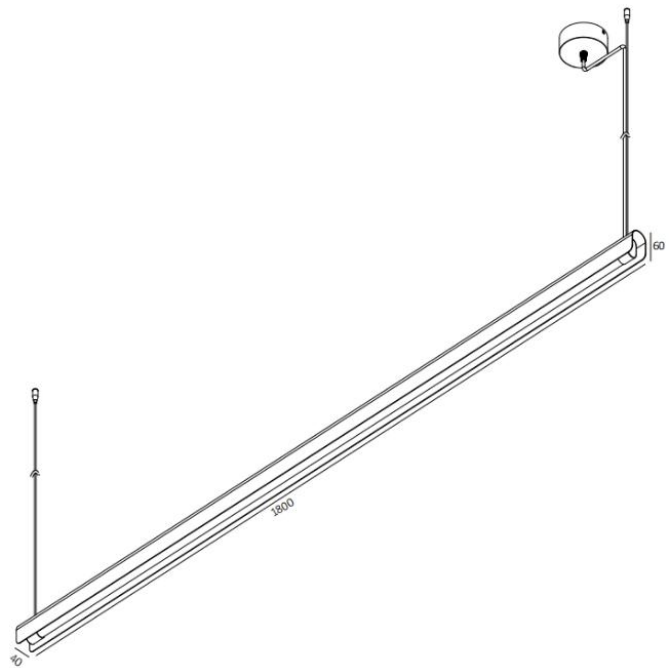

**PL3085**

**65W LED Pendant Light**

**Description**

U shape design  
No dark area  
IP21

**Finish**

Black/White

**Material**

Aluminium

**TECHNICAL CHARACTERISTICS**

**Light source**

Light source: SMD2835  
Output (W): 65W  
Total power consumption (W): 65W  
Color temperature: 2700K/3000K/4000K  
CRI: 80/90  
Photobiological risk: RG1  
Real Lumen: 3000lm  
Life Time: 50.000h L80B20  
MacAdam steps: 3  
UGR: 19

**Gear**

Built in Meanwell on off Driver RS-75-24

**Luminaire**

Downlight suitable for indoor area  
crossing: No  
Warranty: 5 Years

The photograph may not match the reference exactly. Please read the product description to identify the finish.